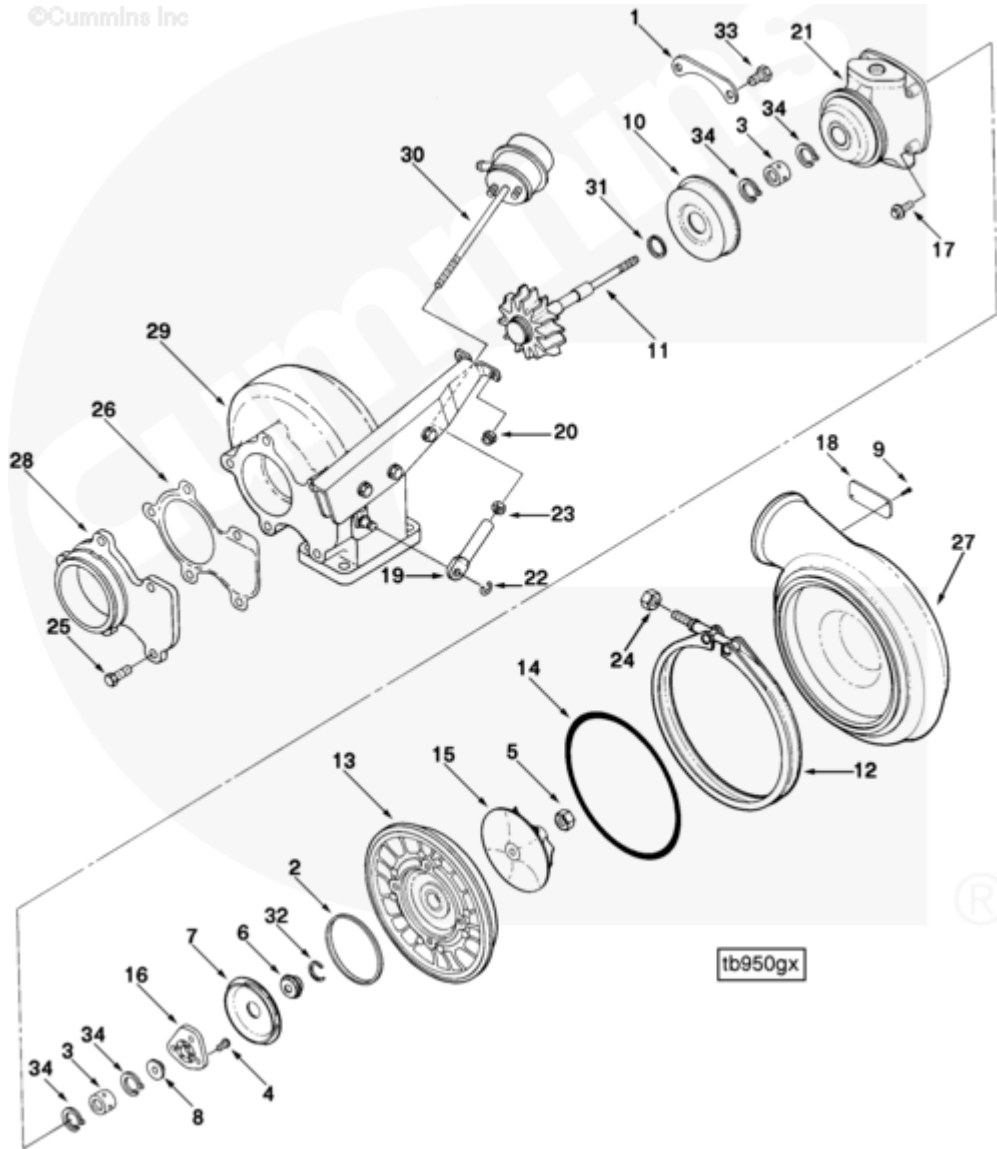

SMALL | MEDIUM | LARGE

Cart	Ref No	Part Number	Part Description	Required	Remarks
View My Cart					
		PP9991	Turbocharger		Turbocharger
<input type="checkbox"/>		3802777	Turbocharger Kit	1	Recon equivalent 3802777 RX
		3534921	Turbocharger	1	
<input type="checkbox"/>	1	3501188	Clamping Plate	2	
<input type="checkbox"/>	2	3502449	Rectangular Ring Seal	1	
<input type="checkbox"/>	3	3503100	Turbocharger Bearing	2	
<input type="checkbox"/>	4	3503347	Flat Head Cap Screw	3	M5 X 0.80 X 16
<input type="checkbox"/>	7	3528104	Oil Baffle	7	
<input type="checkbox"/>	9	3519163	Drive Screw	2	